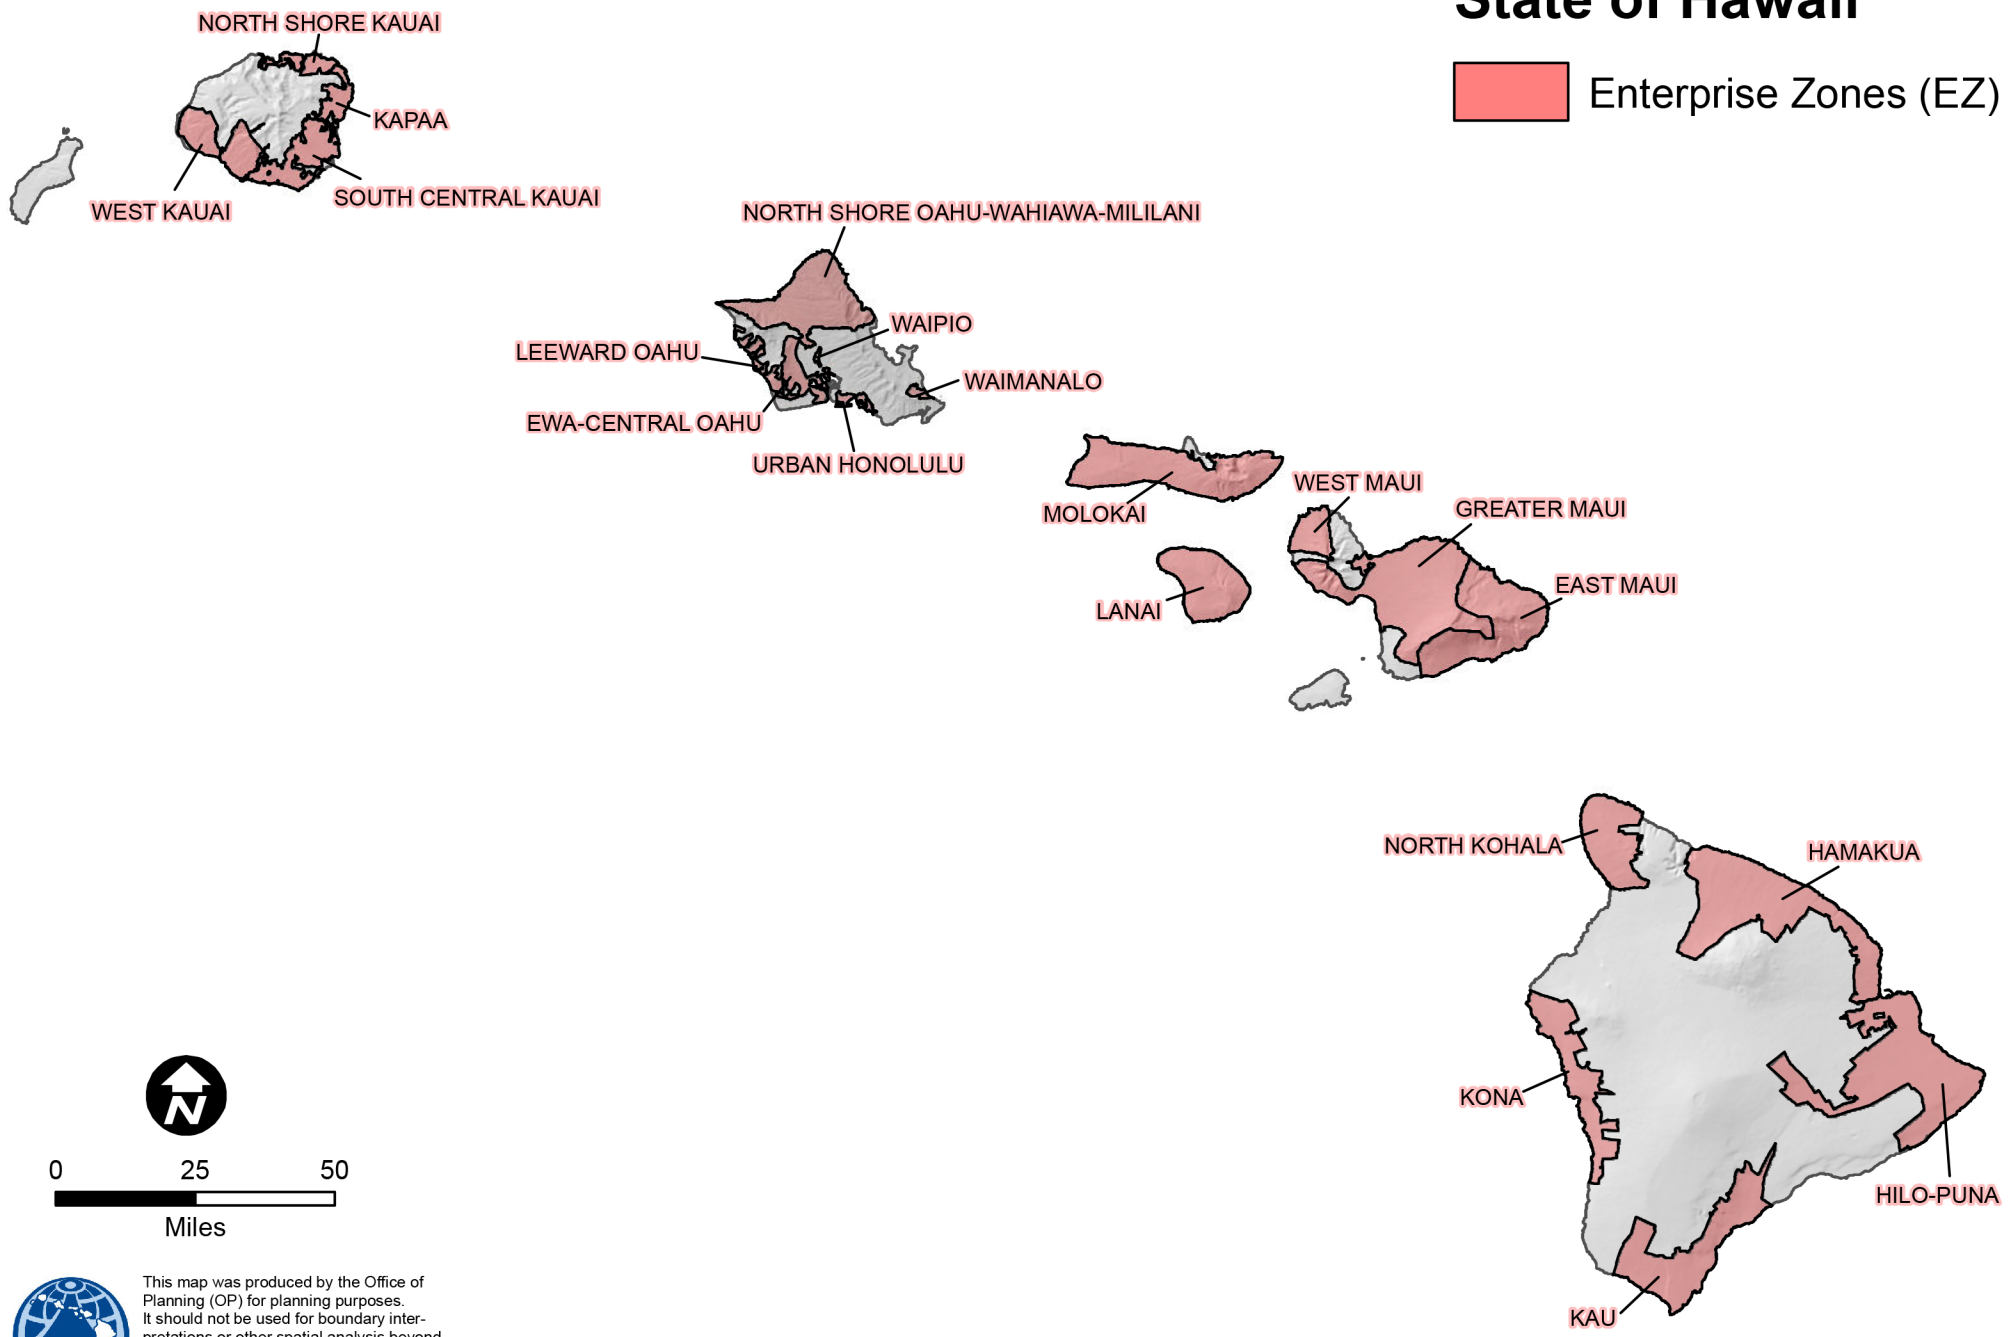

# State of Hawaii

 Enterprise Zones (EZ)

This map was produced by the Office of Planning (OP) for planning purposes. It should not be used for boundary interpretations or other spatial analysis beyond the limitations of the data. Information regarding compilation dates and accuracy of the data presented can be obtained from OP.  
Map Date: 01/12/17  
Map No.: 20170112-01-DK  
Sources:  
Enterprise Zones: 2016.